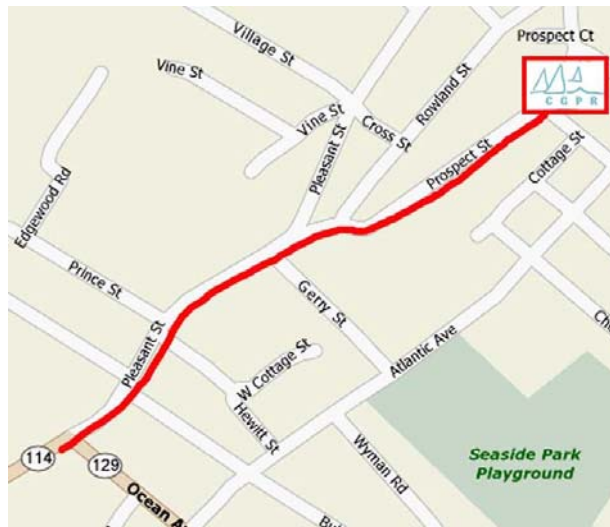

**Driving Directions to CGPR
24 Prospect Street
Marblehead MA 01945
781-639-4924**

FROM RTE. 95 SOUTH

- Take the Rte. 128 North exit, and follow the directions below

FROM 128 NORTH

- After the 95/128 split, follow Route 128 North to the Route 114 Marblehead exit. It is also the Salem State College exit.
- Follow the signs for Route 114 right through Salem, and into Marblehead. Be on the lookout for 114 route markers and directional signs, as there are several turns you will have to make.
- After passing through the main part of Salem, and shortly before entering Marblehead, you will pass Salem State College on your right.
- Follow 114 right into Marblehead, and keep going straight onto Pleasant Street, when 114 ends.
- Continue on Pleasant Street; you will pass a fire station on your right. At the middle school on your left, take a right onto Prospect Street. Number 24 is on the right towards the bottom of the hill.
- Parking is available on the street.